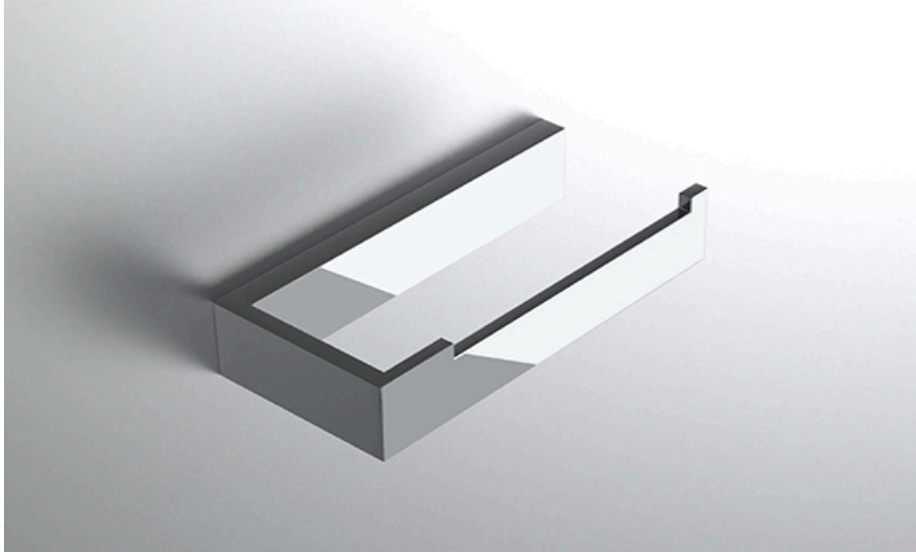

neelnox

LET
THERE
BE **DESIGN.**

FEATURES

- Premium 304 Grade Stainless Steel
- Solid Mount Construction
- Concealed Installation Hardware
- State of the art wall anchors included for installation on Dry wall or Tile

COLLECTION PRESIDENTIAL

TISSUE HOLDER

Model	Product	Finishes Available
PRS-TPHR	Tissue Holder (Facing Right)	Multiple finishes available. Over 23 finishes to choose from.
PRS-TPHL	Tissue Holder (Facing Left)	