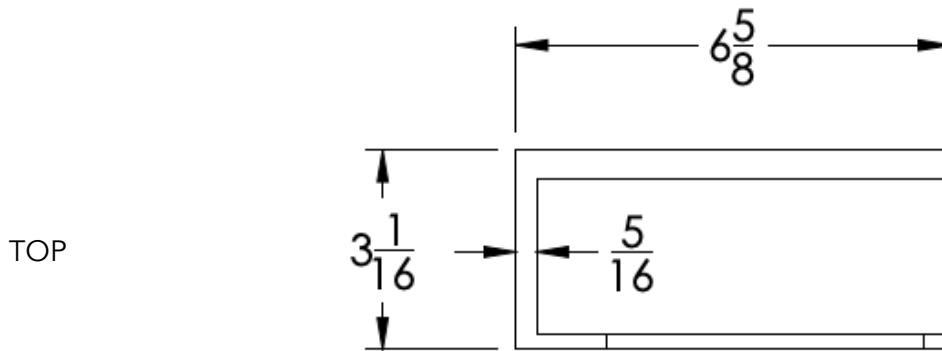

Dimensions in inches

NOTE: Dimensions subject to change without notice.