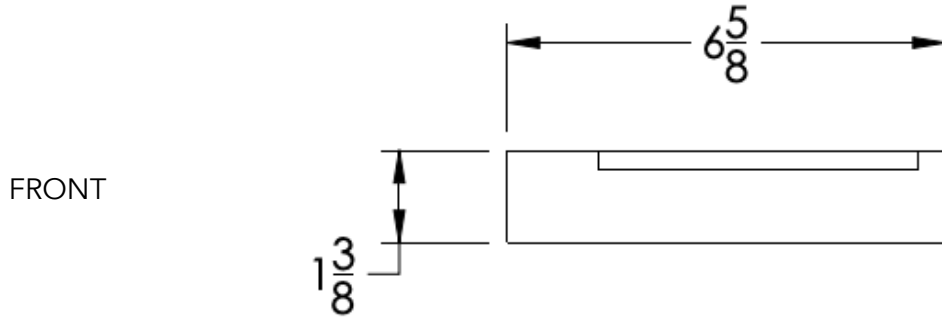

Dimensions in inches

NOTE: Dimensions subject to change without notice.