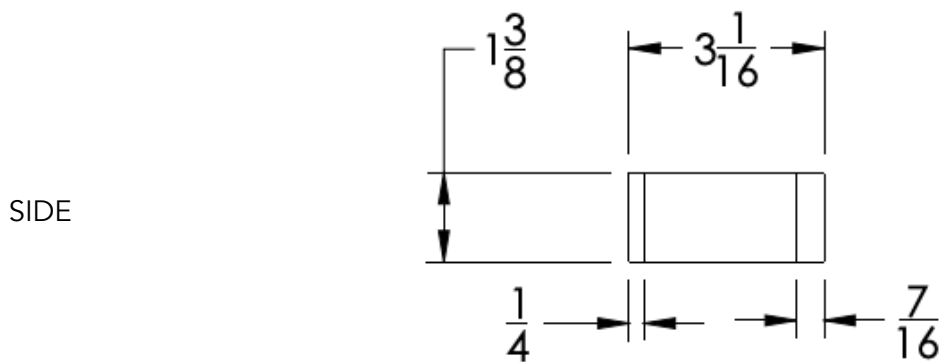

Dimensions in inches

NOTE: Dimensions subject to change without notice.